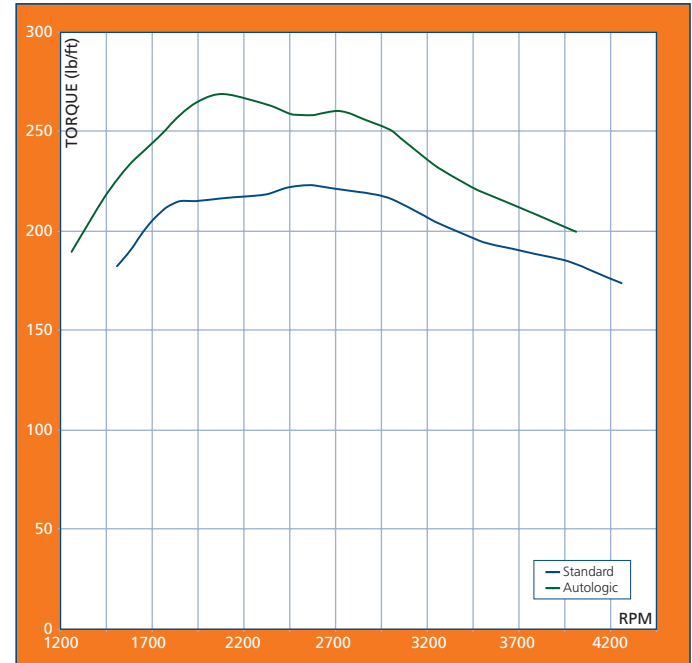

Performance graphs

Discovery 2 Td5 2.5L

Greater performance for motorway cruising

POWER

Standard Max Power 140bhp

Autologic® Max Power 162bhp

Maximum Increase 30bhp @ 3250rpm

TORQUE

Standard Max Torque 222lb ft

Autologic® Max Torque 268lb ft

Maximum Increase 51lb ft @ 2250rpm