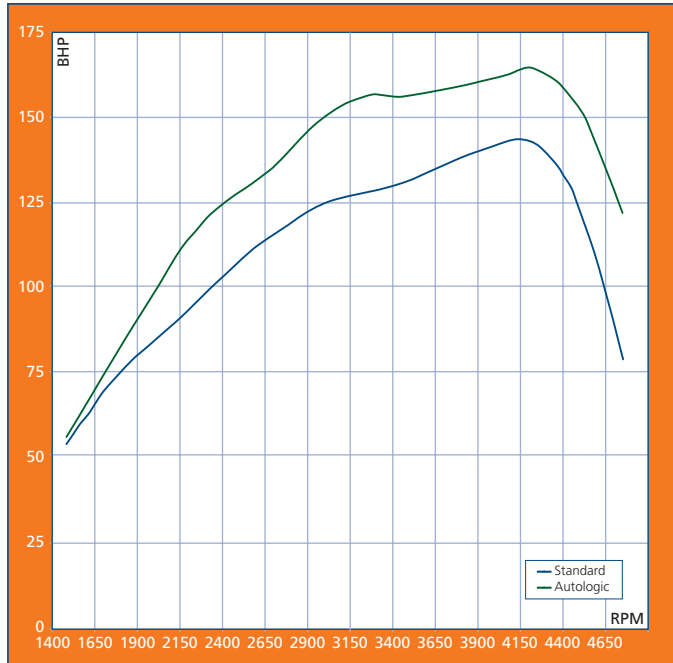

Performance graphs

Discovery 2 Td5 2.5L

Greater performance for motorway cruising

POWER

Standard Max Power 140bhp

Autologic® Max Power 162bhp

Maximum Increase 30bhp @ 3250rpm

TORQUE

Standard Max Torque 222lb ft

Autologic® Max Torque 268lb ft

Maximum Increase 51lb ft @ 2250rpm