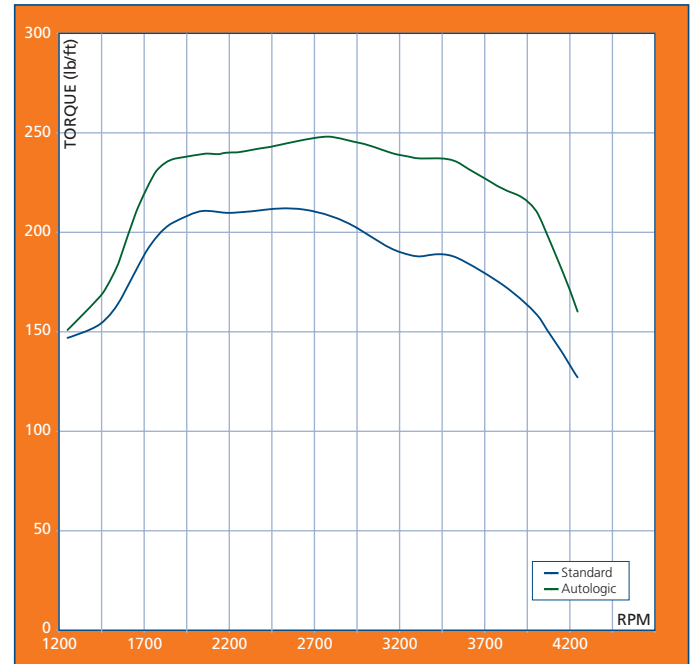

Performance graphs

Defender Td5

More torque throughout the driving range

POWER

Standard Max Power 127bhp

Autologic® Max Power 161bhp

Maximum Increase 36bhp @ 3750rpm

TORQUE

Standard Max Torque 212lb ft

Autologic® Max Torque 248lb ft

Maximum Increase 52lb ft @ 4000rpm