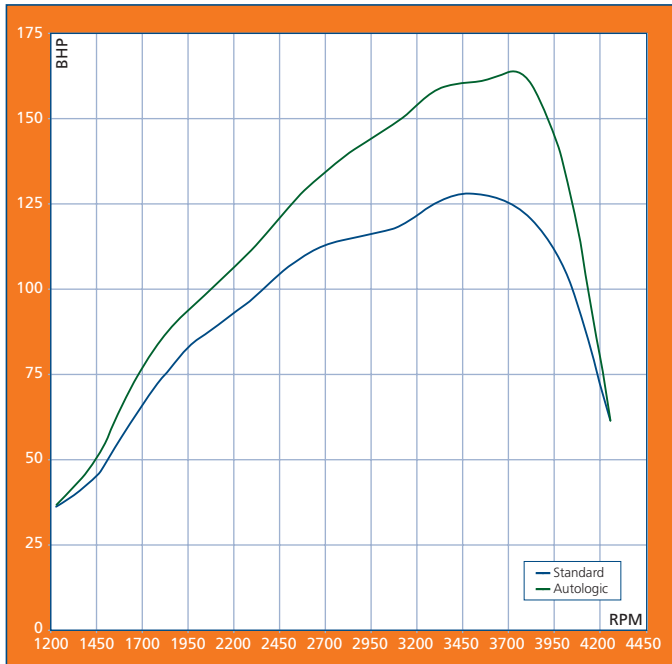

Performance graphs

Defender Td5

More torque throughout the driving range

POWER

Standard Max Power 127bhp

Autologic® Max Power 161bhp

Maximum Increase 36bhp @ 3750rpm

TORQUE

Standard Max Torque 212lb ft

Autologic® Max Torque 248lb ft

Maximum Increase 52lb ft @ 4000rpm