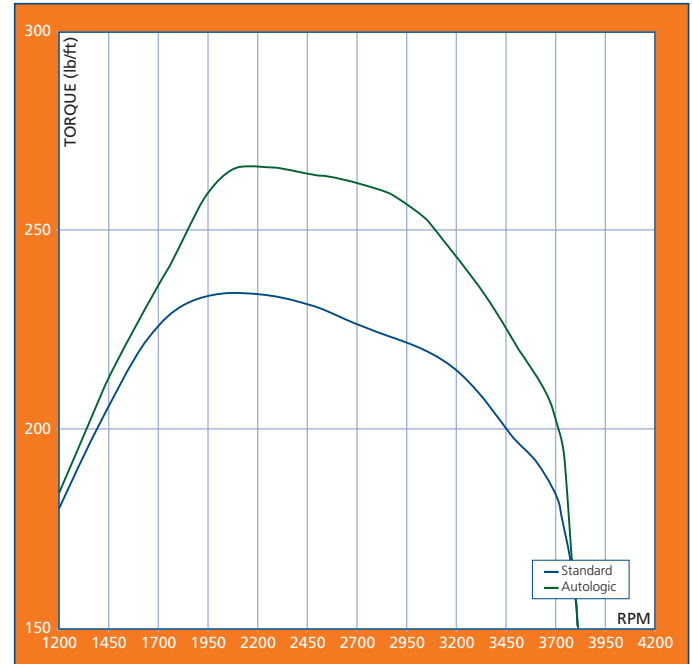

Performance graphs

Defender 2007

Lots of low down torque will pull a trailer effortlessly

POWER

Standard Max Power 132bhp

Autologic® Max Power 148bhp

Maximum Increase 22bhp @ 3100rpm

TORQUE

Standard Max Torque 233lb ft

Autologic® Max Torque 267lb ft

Maximum Increase 36lb ft @ 2750rpm