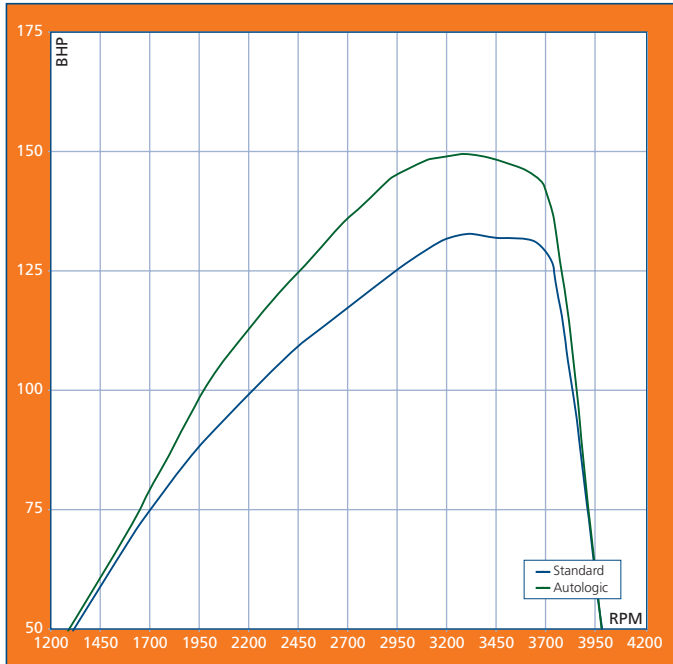

Performance graphs

Defender 2007

Lots of low down torque will pull a trailer effortlessly

POWER

Standard Max Power 132bhp

Autologic® Max Power 148bhp

Maximum Increase 22bhp @ 3100rpm

TORQUE

Standard Max Torque 233lb ft

Autologic® Max Torque 267lb ft

Maximum Increase 36lb ft @ 2750rpm