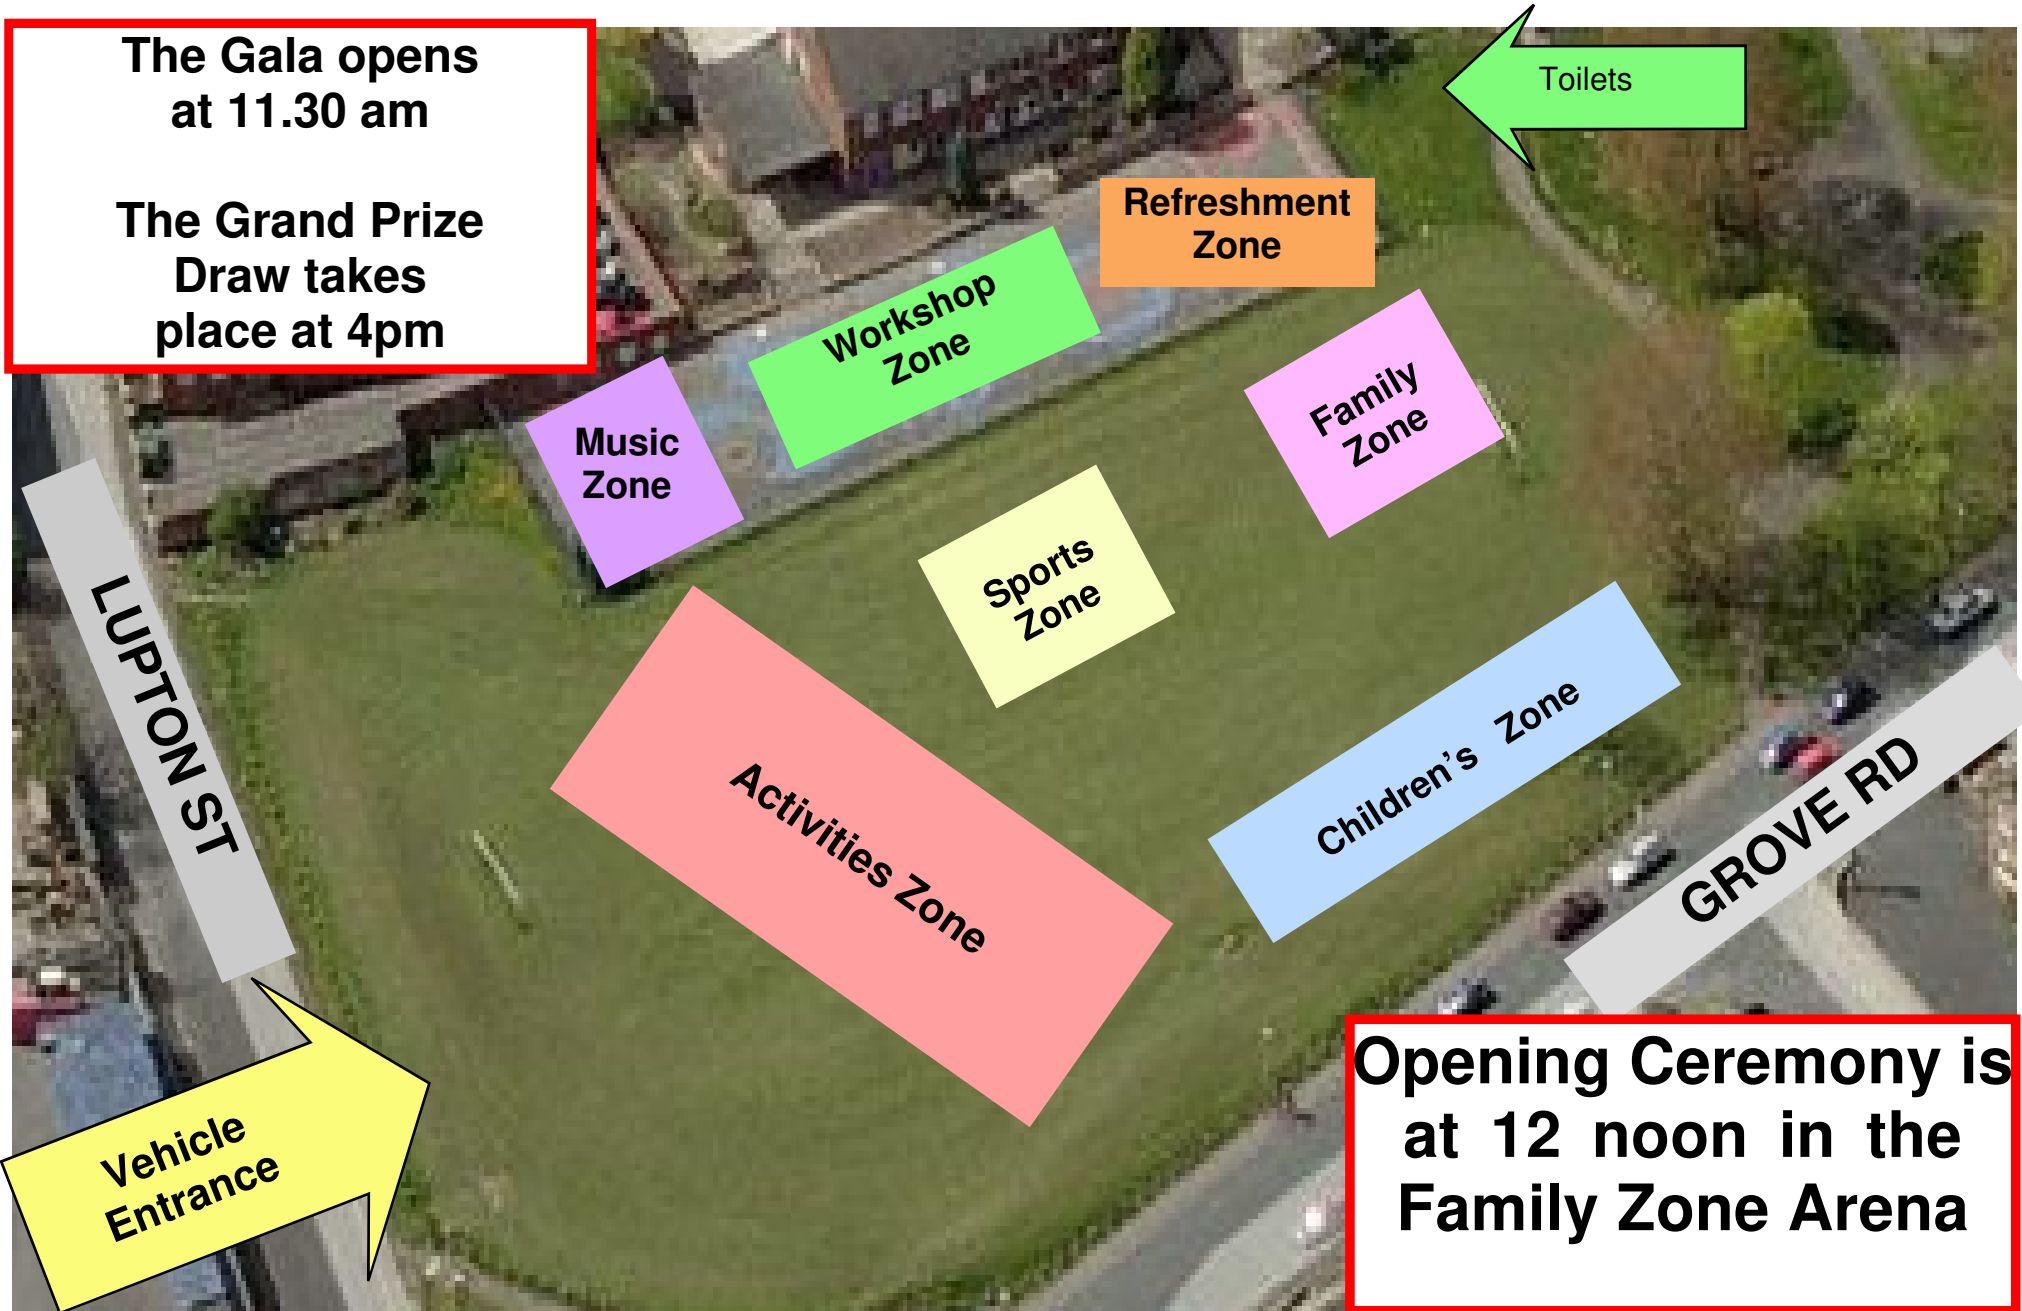

HUNSLET FESTIVAL Presents: Hunslet Community Gala 2009

The Gala opens at 11.30 am

The Grand Prize Draw takes place at 4pm

Opening Ceremony is at 12 noon in the Family Zone Arena